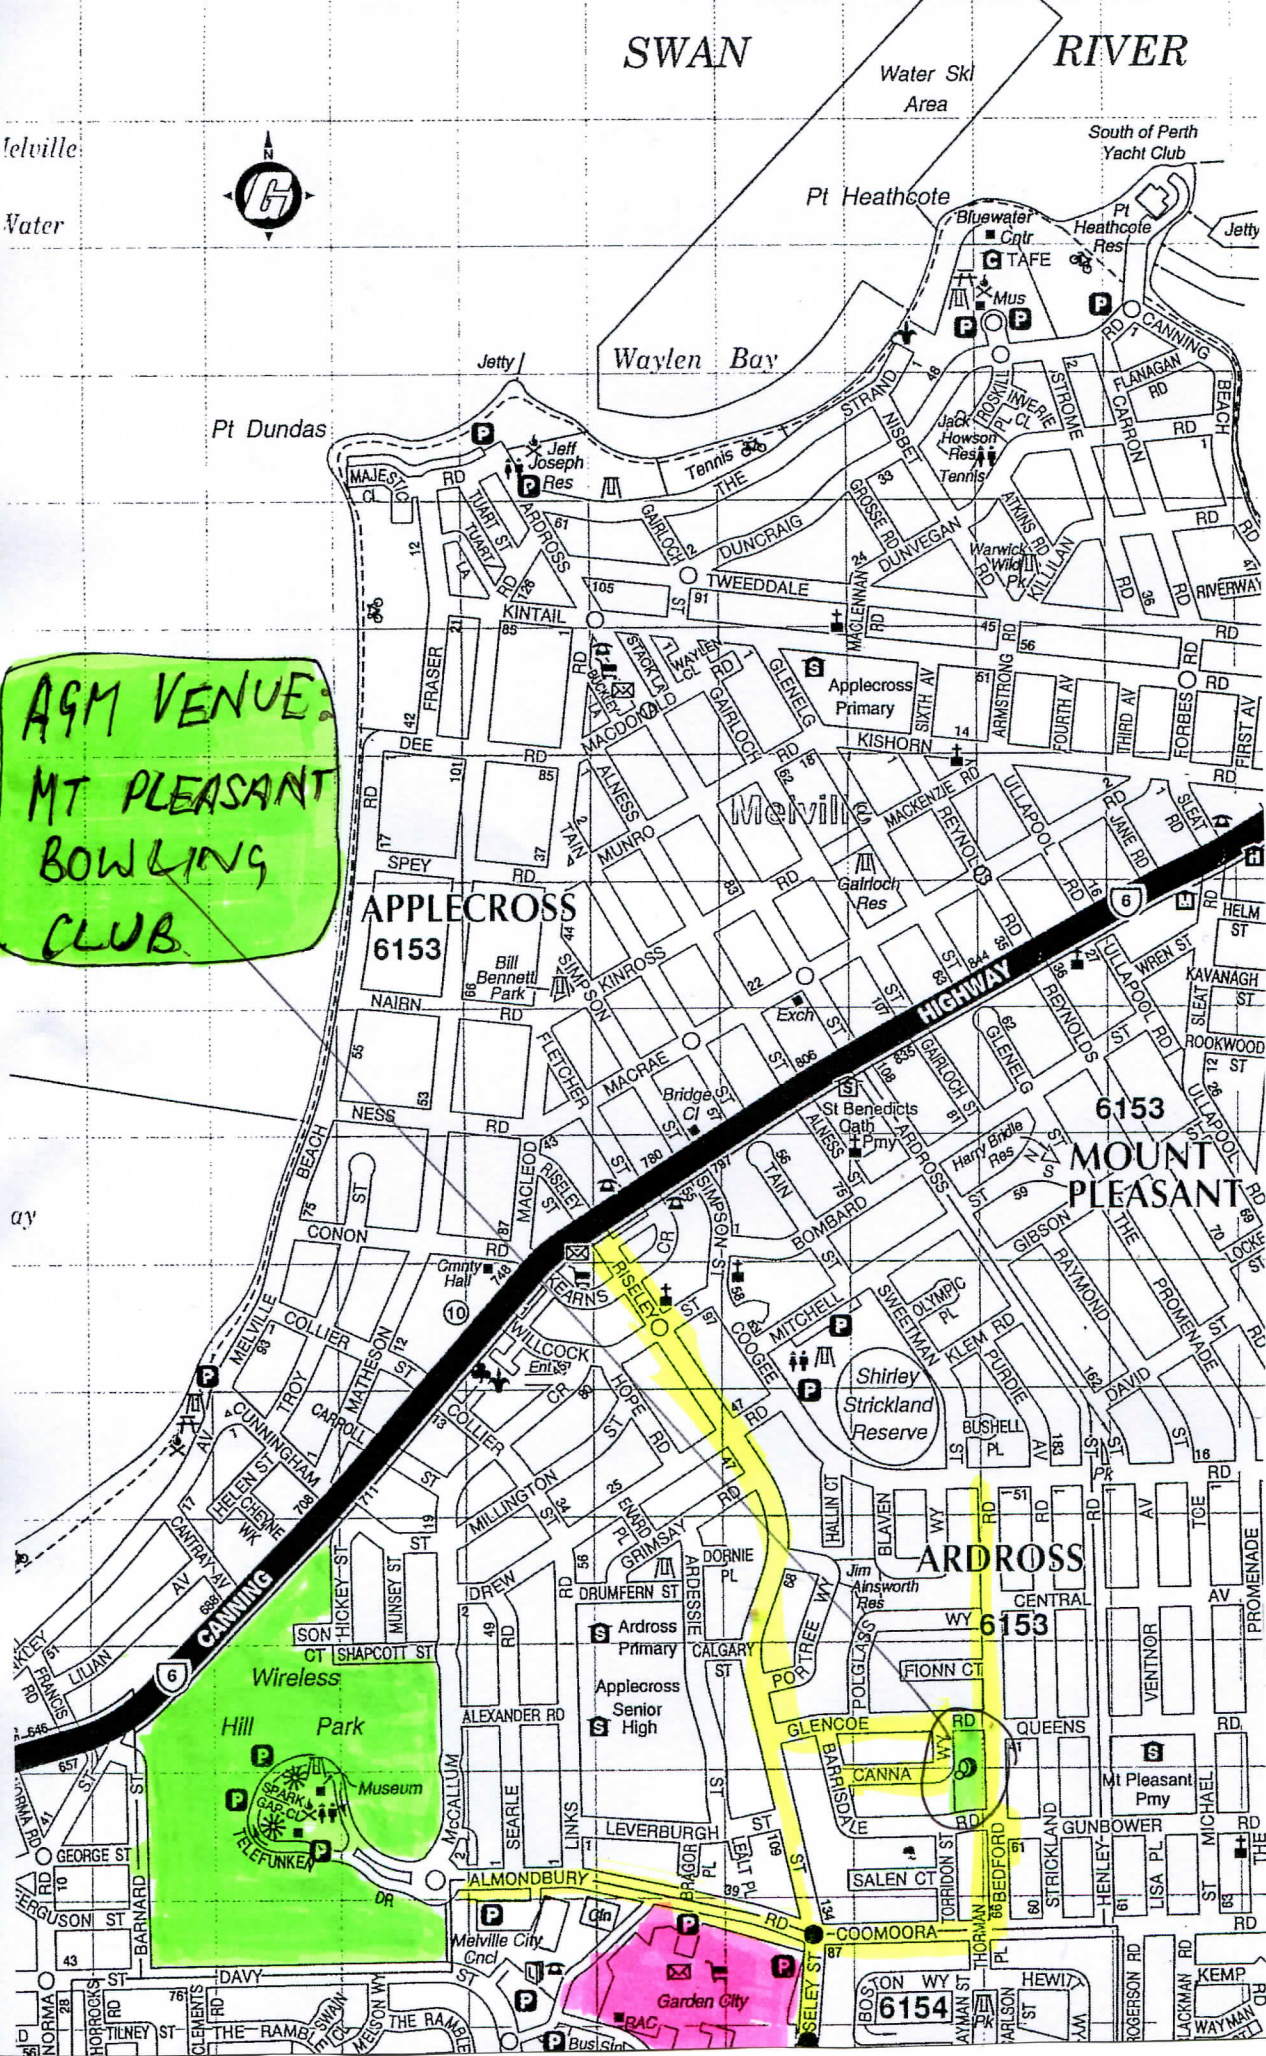

SWAN

RIVER

Water Ski Area

South of Perth Yacht Club

Pt Heathcote

Waylen Bay

Pt Dundas

Melville

Water

AGM VENUE:
MT PLEASANT
BOWLING
CLUB

APPLECROSS
6153

MOUNT PLEASANT
6153

ARDROSS
6153

COOMOORA
6154

ay